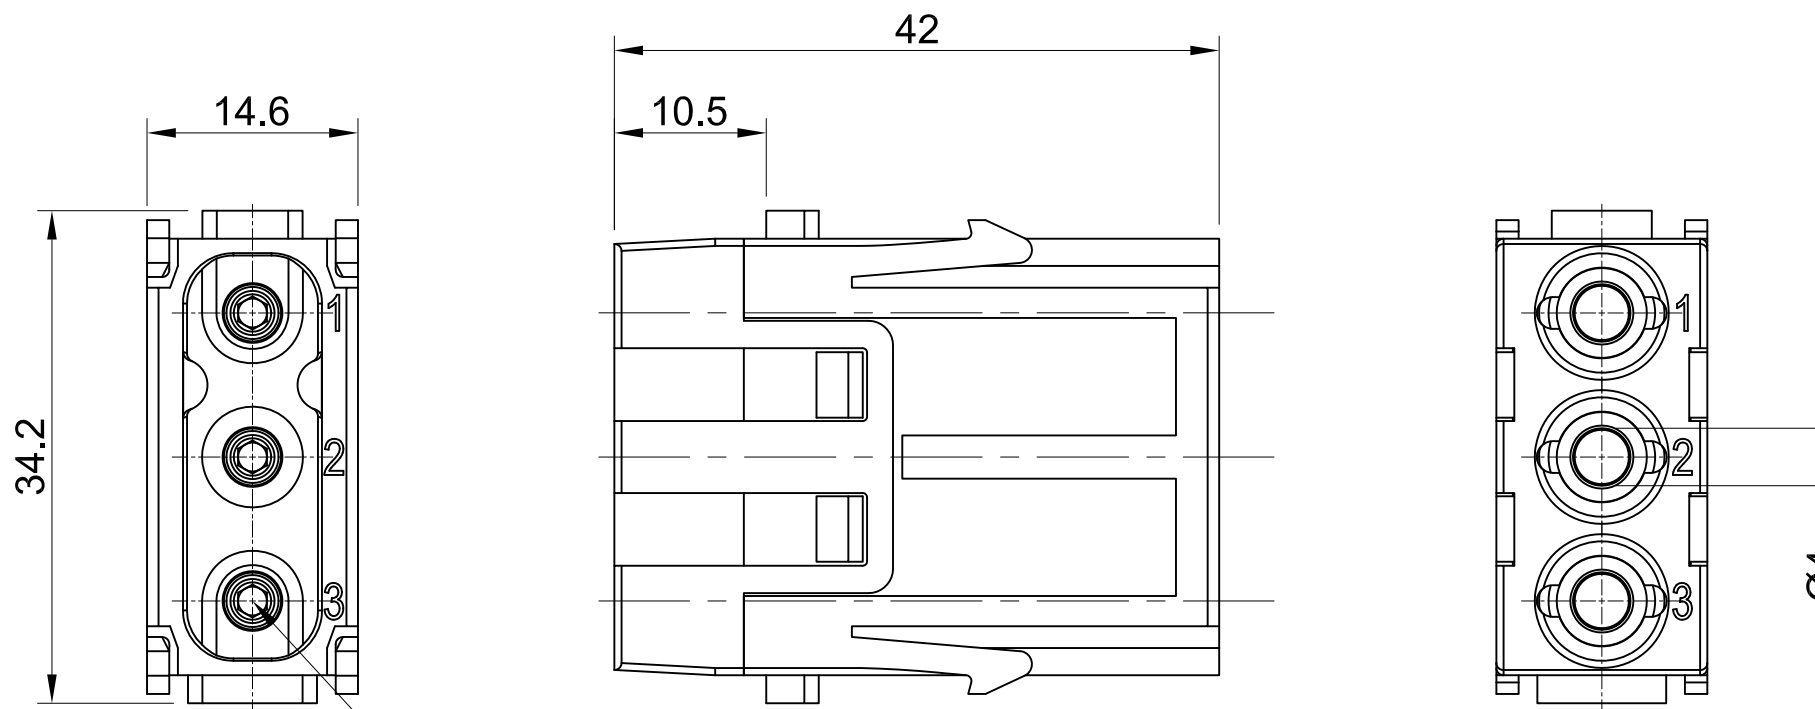

B

B

C

C

D

D

SW 2

For stranded wire 2.5-8mm², AWG 14-8, fine wire

 InKonn (Suzhou) Electric Technology Co.,Ltd.	 All Dimensions in mm Original Size DIN A4	Date 2022-4-28	Drawing No. TC4525026	Rev. A00	Scale 2:1
	Type Name IMC-003.1-M	Part No. 10 38 003 1110	Created by Shuxu Huang	Checked by Yiyi Luo	Page 1/1